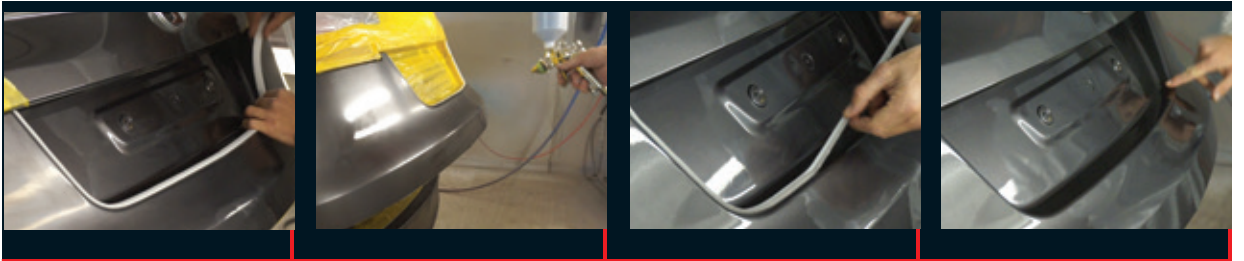

Part No. 1018.1525
Size 15mm x 25m

A flexible product designed to mask curved swage lines & panel edges.
Eliminates unnecessary rework.

BENEFITS

- Seamless blending from old to new paintwork.
- Ideal for bumper edges, wheel arches, roof panel lines & bridging screen gaskets/rubbers.
- No hard paint edges.
- Just one size for every occasion.
- Absorbent.
- Multiple roll dispensing box.

Flexi No Edge Blending Tape

REPAIR PROCESSES

WHEEL ARCH APPLICATION

BUMPER APPLICATION

BOOT APPLICATION

For more information visit www.JTAPE.com