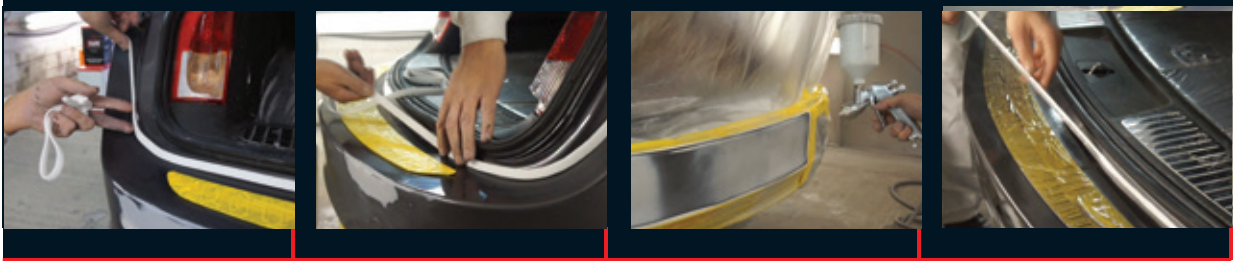

Part No. 1018.1525
Size 15mm x 25m

A flexible product designed to mask curved swage lines & panel edges.
Eliminates unnecessary rework.

BENEFITS

- Seamless blending from old to new paintwork.
- Ideal for bumper edges, wheel arches, roof panel lines & bridging screen gaskets/rubbers.
- No hard paint edges.
- Just one size for every occasion.
- Absorbent.
- Multiple roll dispensing box.

Flexi No Edge Blending Tape

REPAIR PROCESSES

WHEEL ARCH APPLICATION

BUMPER APPLICATION

BOOT APPLICATION

For more information visit www.JTAPE.com