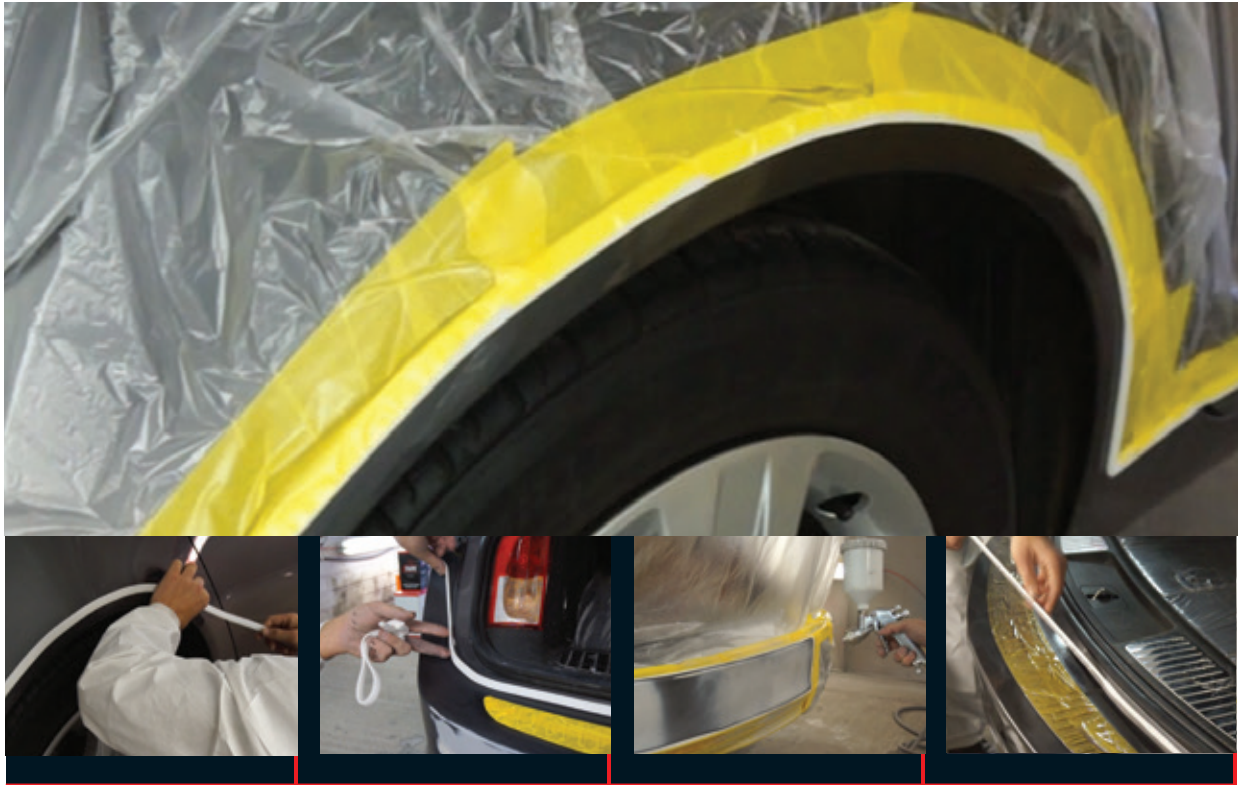

Part No. 1018.1525
Size 15mm x 25m

A flexible product designed to mask curved swage lines & panel edges.
Eliminates unnecessary rework.

BENEFITS

- Seamless blending from old to new paintwork.
- Ideal for bumper edges, wheel arches, roof panel lines & bridging screen gaskets/rubbers.
- No hard paint edges.
- Just one size for every occasion.
- Absorbent.
- Multiple roll dispensing box.

Flexi No Edge Blending Tape

REPAIR PROCESSES

WHEEL ARCH APPLICATION

BUMPER APPLICATION

BOOT APPLICATION

For more information visit www.JTAPE.com