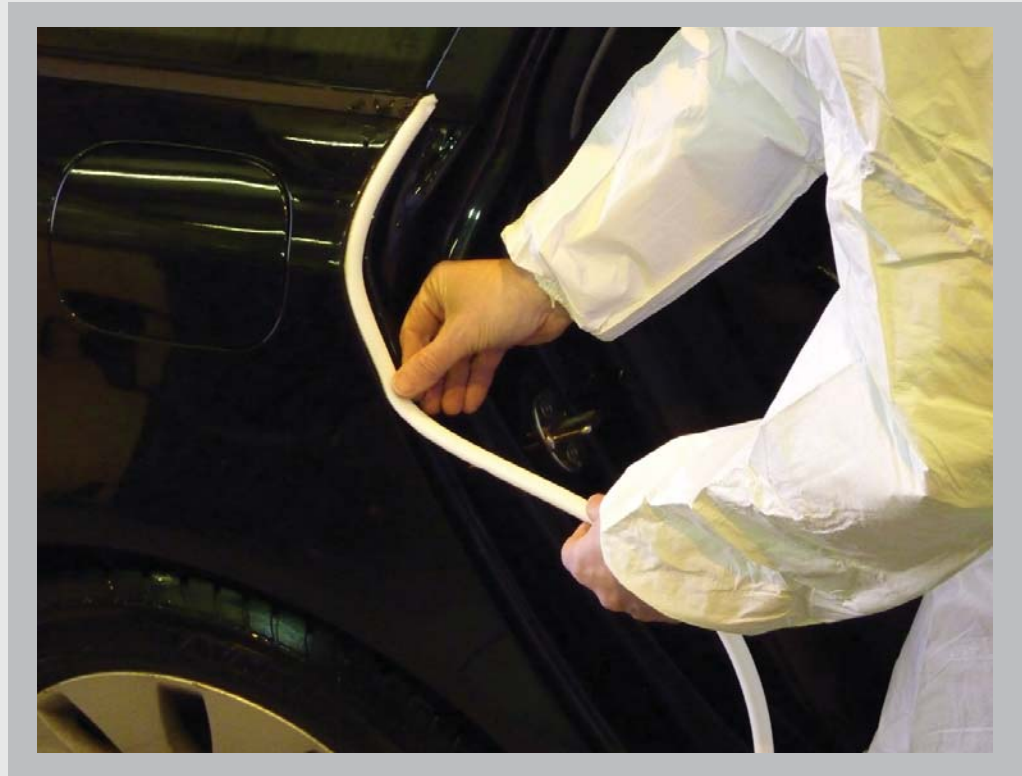

SMOOTH EDGE FOAM MASKING TAPE

A simple way to mask your car and protect the interior. Reduces levels of hard paint edges of hard paint edges.

Smooth Edge Foam Masking Tape

PART NO:	SIZE:	UNITS:
1013.1350	13mm x 50m	1
1013.1935	19mm x 35m	1

FEATURES

- A simple way to mask your car and protect the interior
- Supplied in multiple strips of 5 metre lengths
- Available in 13mm & 19 mm
- Dispensing box

BENEFITS

- For use on B and C apertures
- Reduces levels of hard paint edges
- More absorbent
- Clean removal adhesive

Smooth Edge Foam Masking Tape

WHERE TO USE THIS PRODUCT:

For use on vehicle B post

For use on vehicle C post

For use on vehicle boot

For use on vehicle bonnet