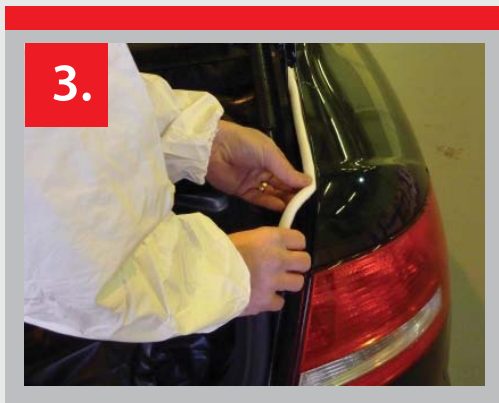

SMOOTH EDGE FOAM MASKING TAPE

A simple way to mask your car and protect the interior. Reduces levels of hard paint edges of hard paint edges.

Smooth Edge Foam Masking Tape

PART NO:	SIZE:	UNITS:
1013.1350	13mm x 50m	1
1013.1935	19mm x 35m	1

Smooth Edge Foam Masking Tape

WHERE TO USE THIS PRODUCT:

For use on vehicle B post

For use on vehicle C post

For use on vehicle boot

For use on vehicle bonnet