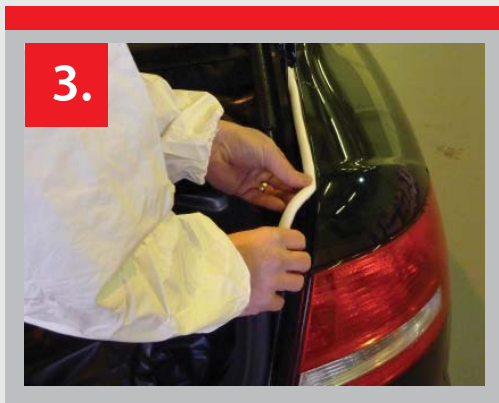

SMOOTH EDGE FOAM MASKING TAPE

A simple way to mask your car and protect the interior. Reduces levels of hard paint edges of hard paint edges.

Smooth Edge Foam Masking Tape

PART NO:	SIZE:	UNITS:
1013.1350	13mm x 50m	1
1013.1935	19mm x 35m	1

Smooth Edge Foam Masking Tape

WHERE TO USE THIS PRODUCT:

For use on vehicle B post

For use on vehicle C post

For use on vehicle boot

For use on vehicle bonnet