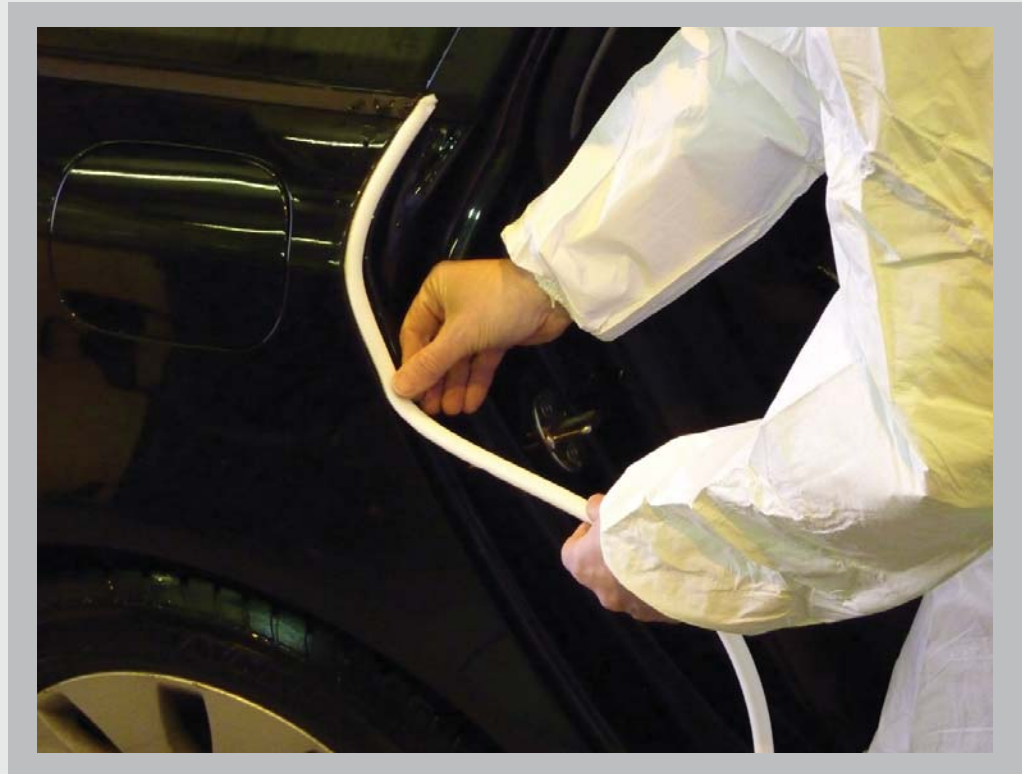

SMOOTH EDGE FOAM MASKING TAPE

A simple way to mask your car and protect the interior. Reduces levels of hard paint edges of hard paint edges.

Smooth Edge Foam Masking Tape

PART NO:	SIZE:	UNITS:
1013.1350	13mm x 50m	1
1013.1935	19mm x 35m	1

FEATURES

- A simple way to mask your car and protect the interior
- Supplied in multiple strips of 5 metre lengths
- Available in 13mm & 19 mm
- Dispensing box

BENEFITS

- For use on B and C apertures
- Reduces levels of hard paint edges
- More absorbent
- Clean removal adhesive

Smooth Edge Foam Masking Tape

WHERE TO USE THIS PRODUCT:

For use on vehicle B post

For use on vehicle C post

For use on vehicle boot

For use on vehicle bonnet